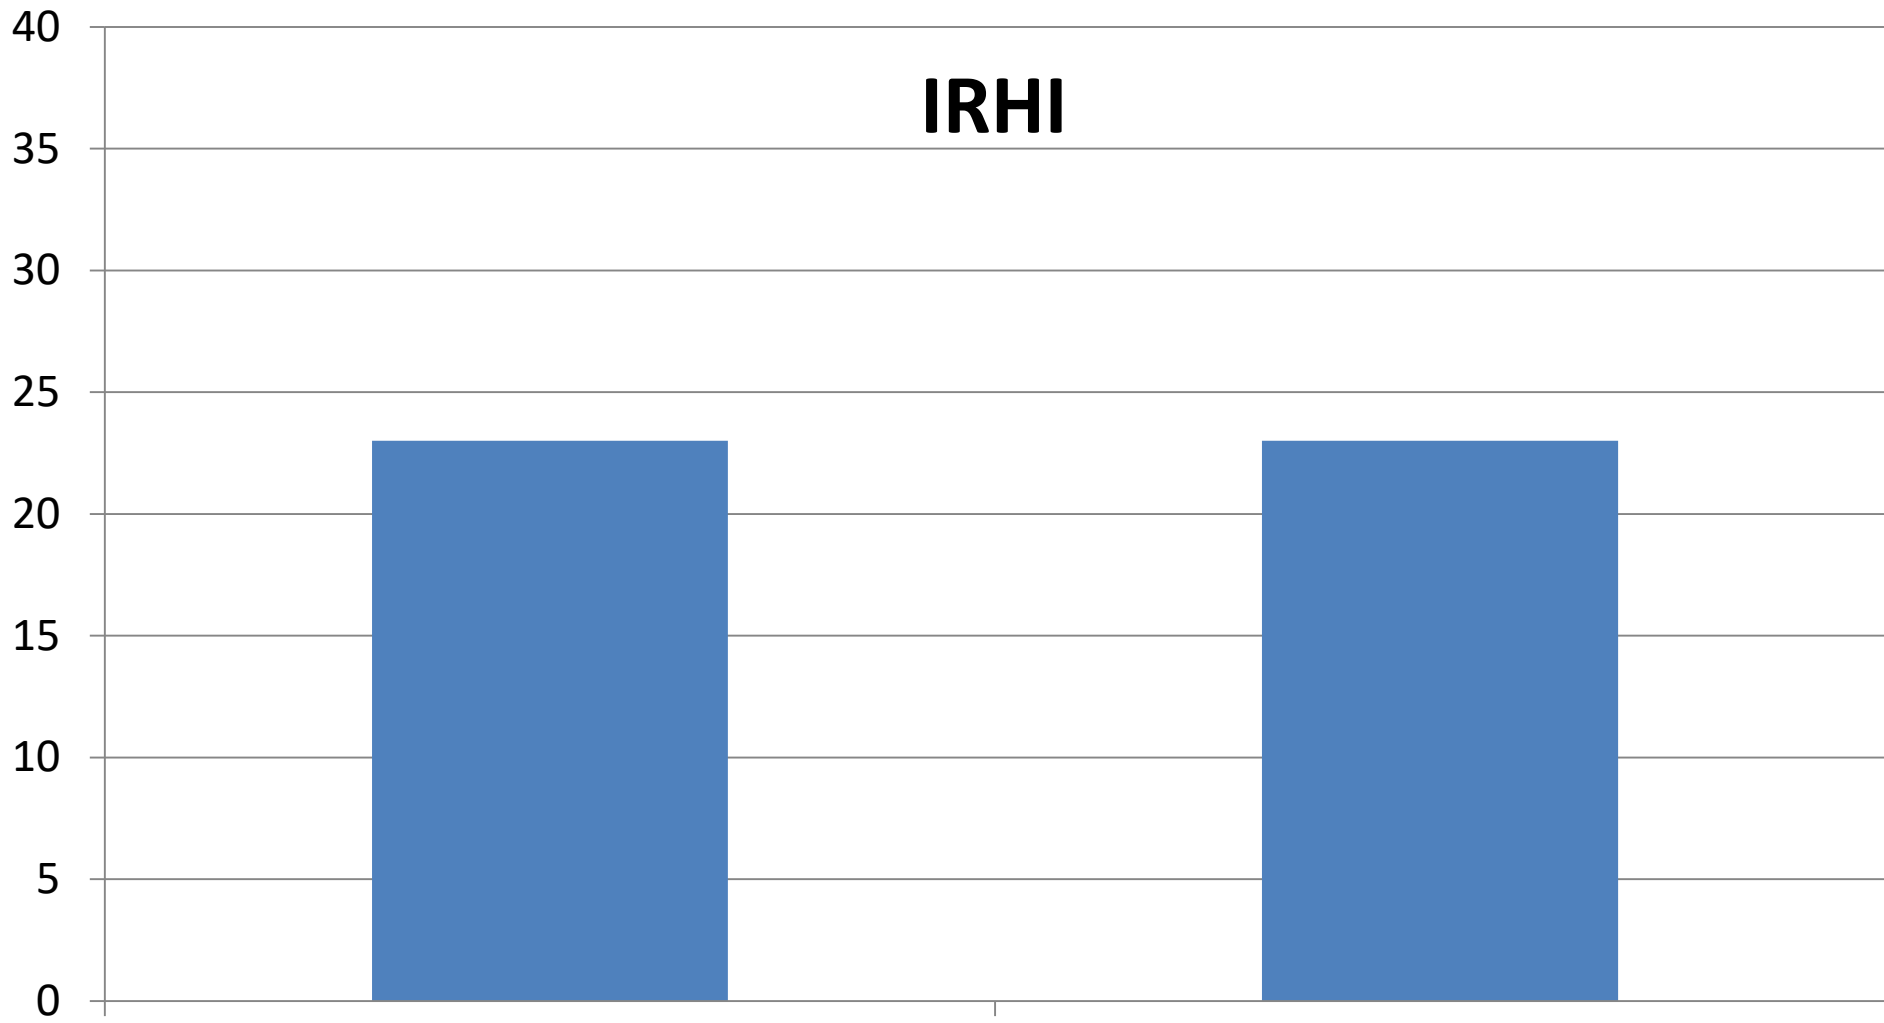

IRHI

Beech Fork

East Lynn

Reservoirs