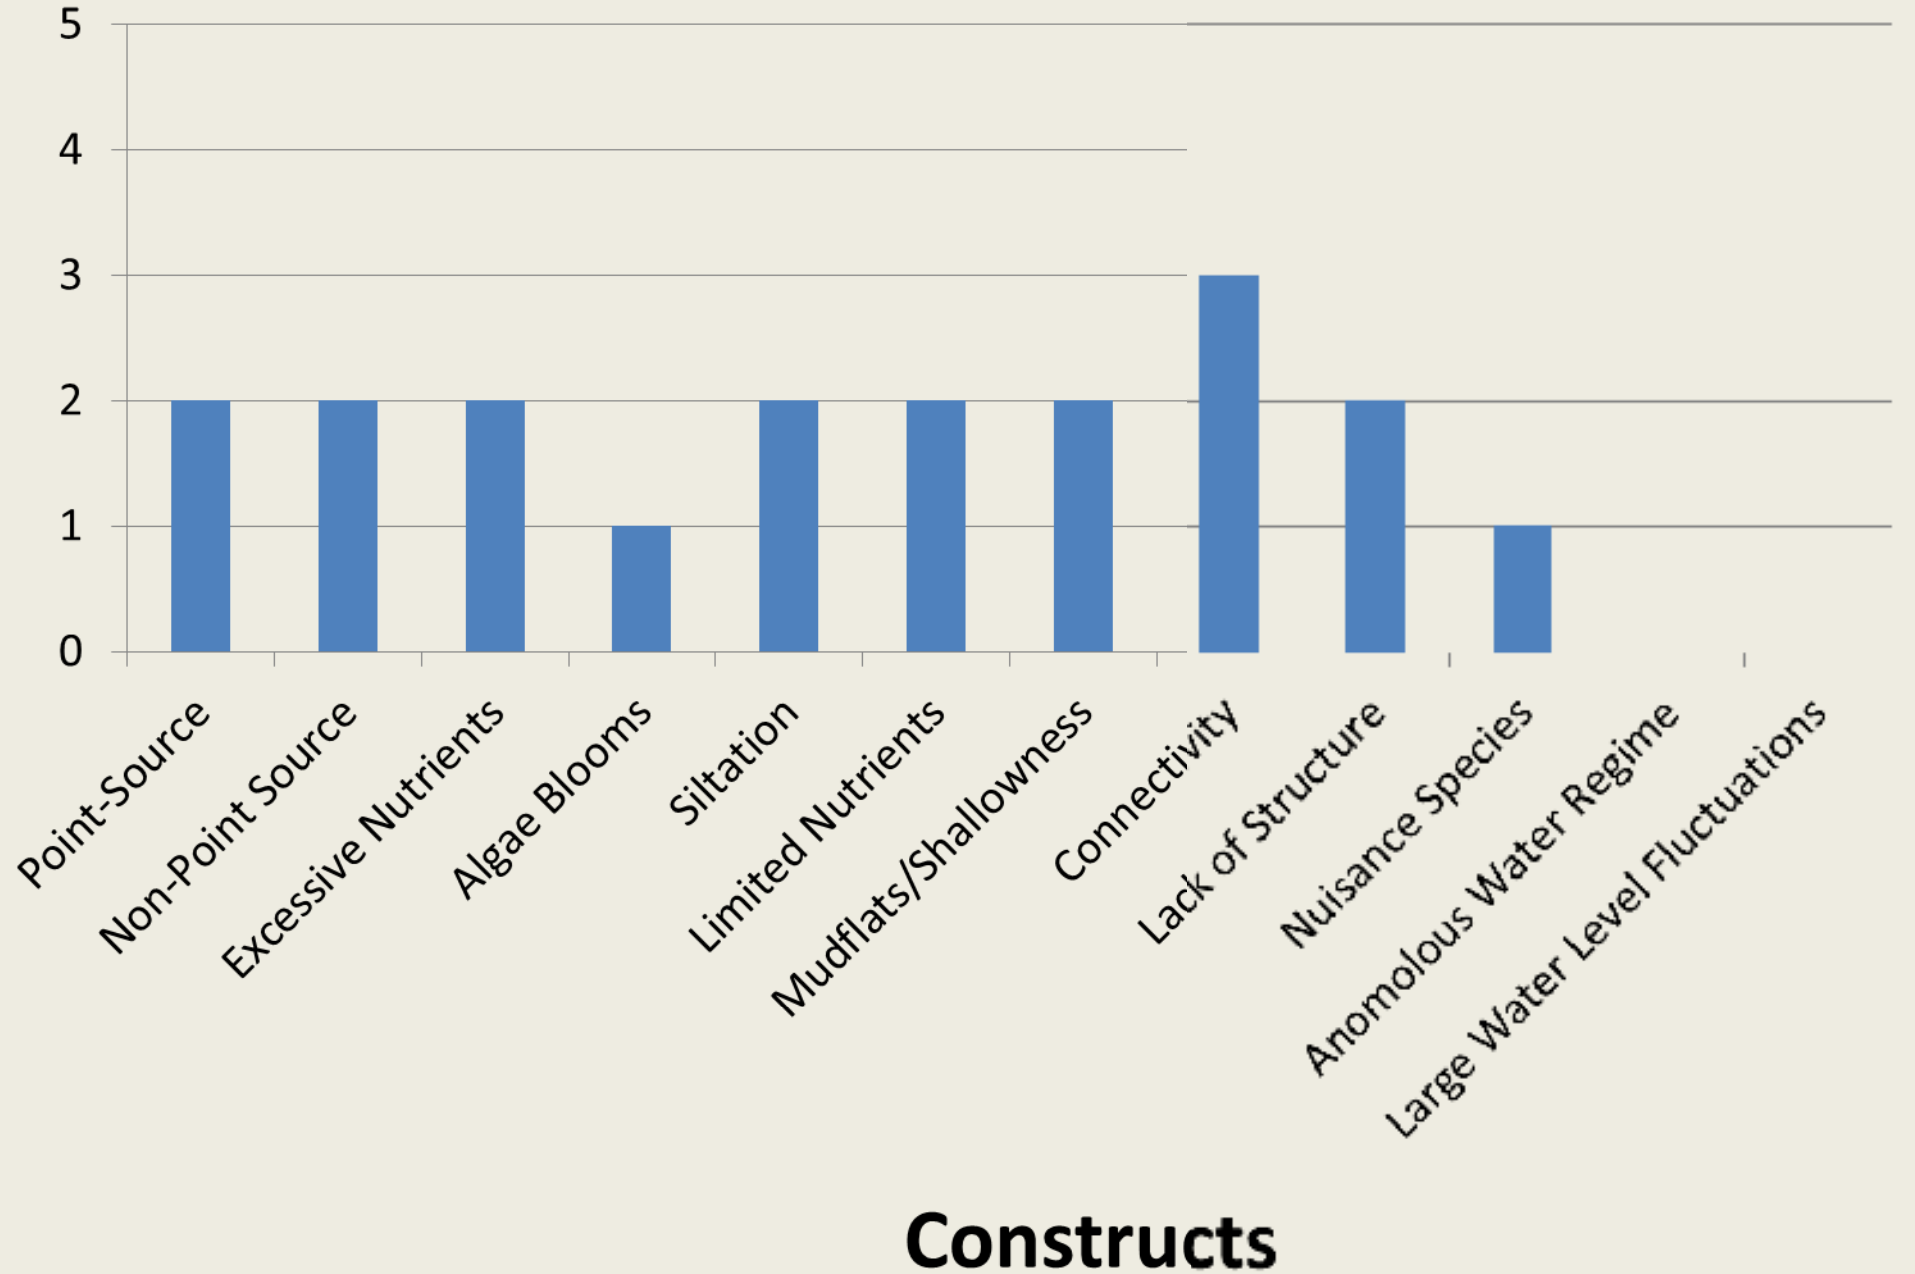

Pine Creek

Ponca City

Prague

PSO Lake

Raymond Gary

Hudson

Robert S. Kerr

Sahoma

Sardis

Bell Cow

Hackberry Flat

Wes Watkins

Dripping Springs

Elk City

Arbuckle

Fuqua

Frederick

Shawnee Twin #1

Constructs

Shawnee Twin #2

Shell Creek

Skiatook

Sooner

Sportsmans