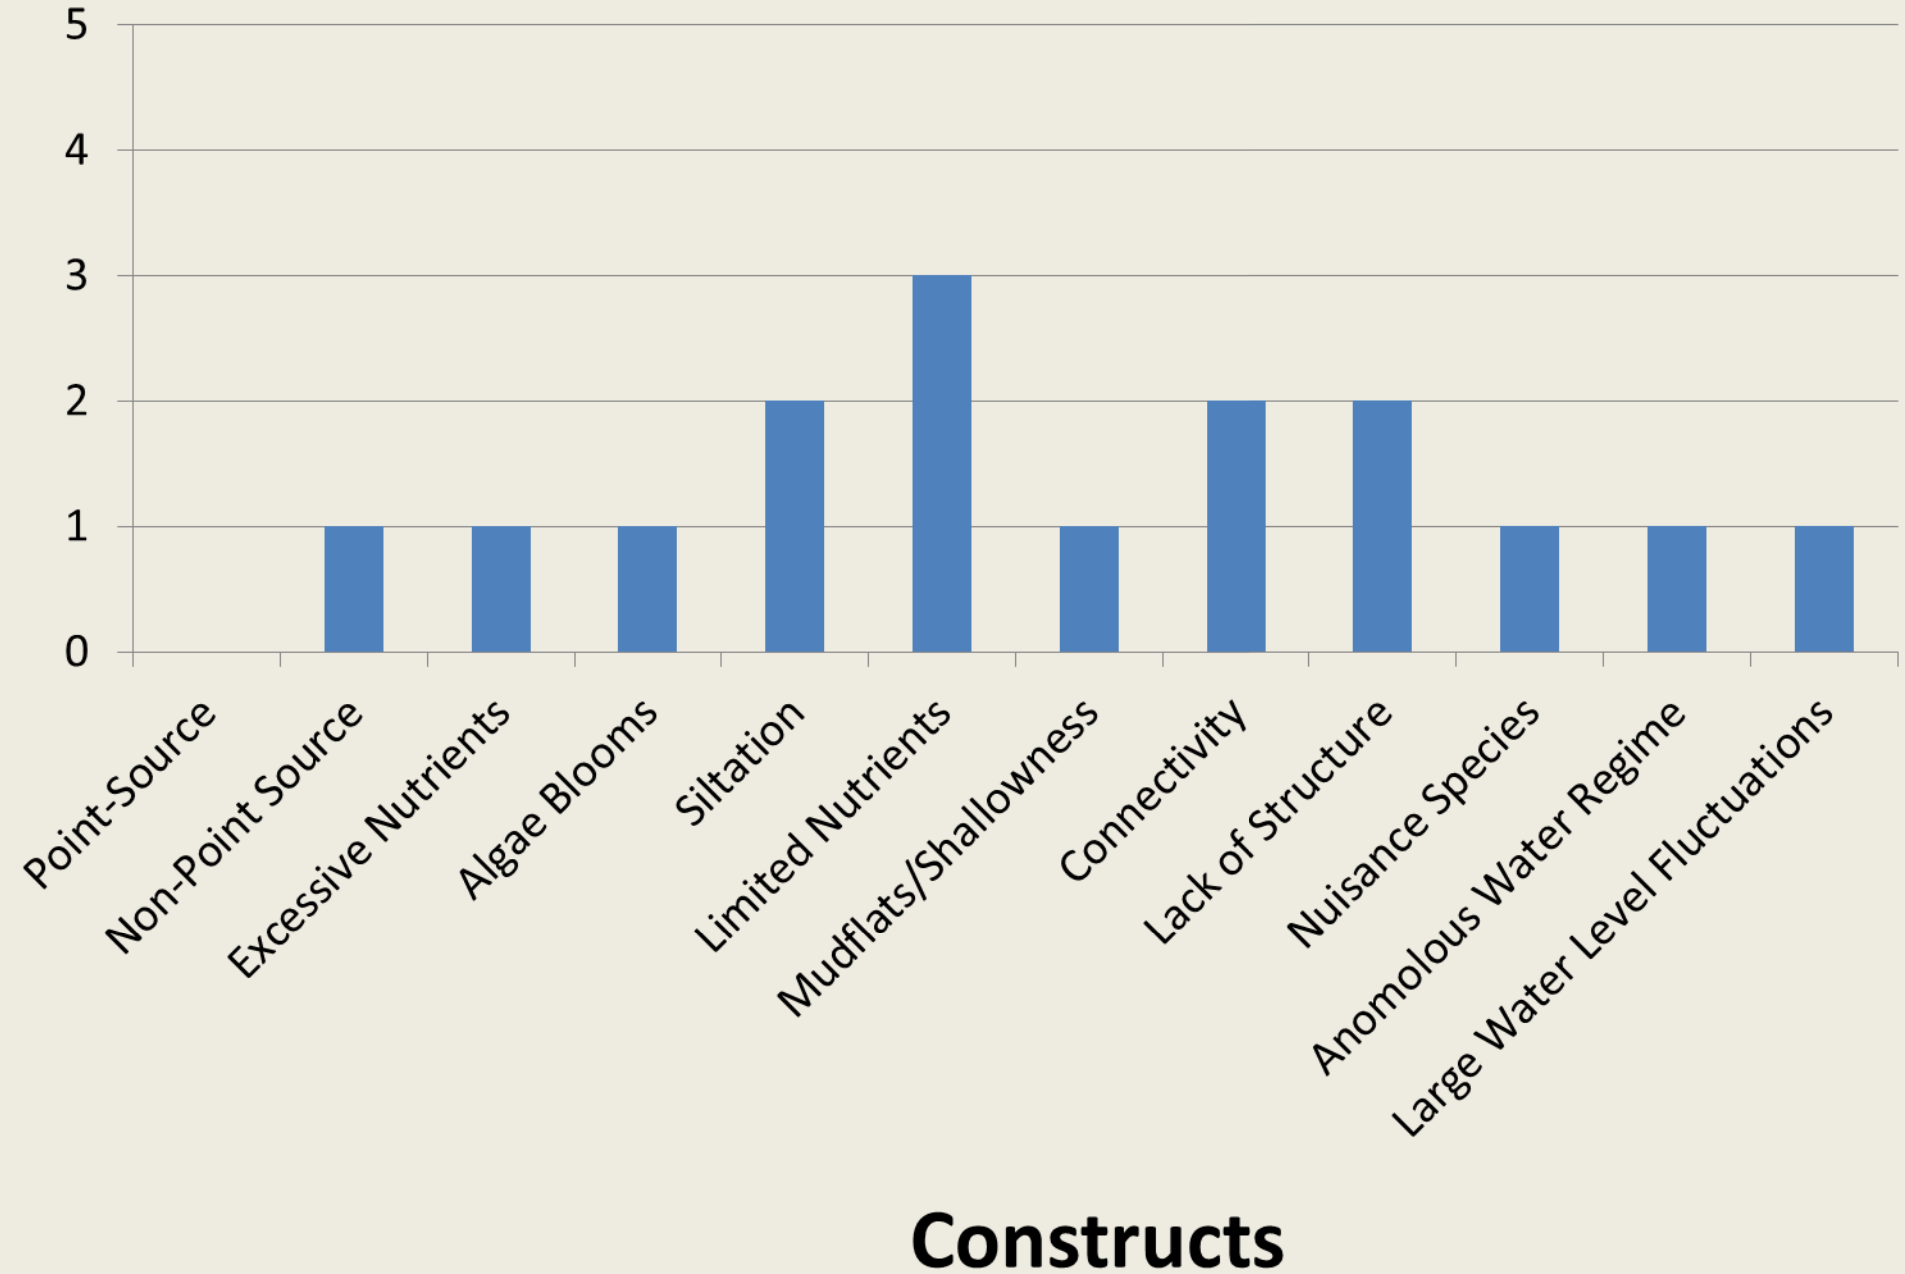

Pine Creek

Ponca City

Prague

PSO Lake

Raymond Gary

Hudson

Robert S. Kerr

Sahoma

Sardis

Bell Cow

Hackberry Flat

Wes Watkins

Dripping Springs

Elk City

Arbuckle

Fuqua

Frederick

Shawnee Twin #1

Constructs

Shawnee Twin #2

Shell Creek

Skiatook

Sooner

Sportsmans