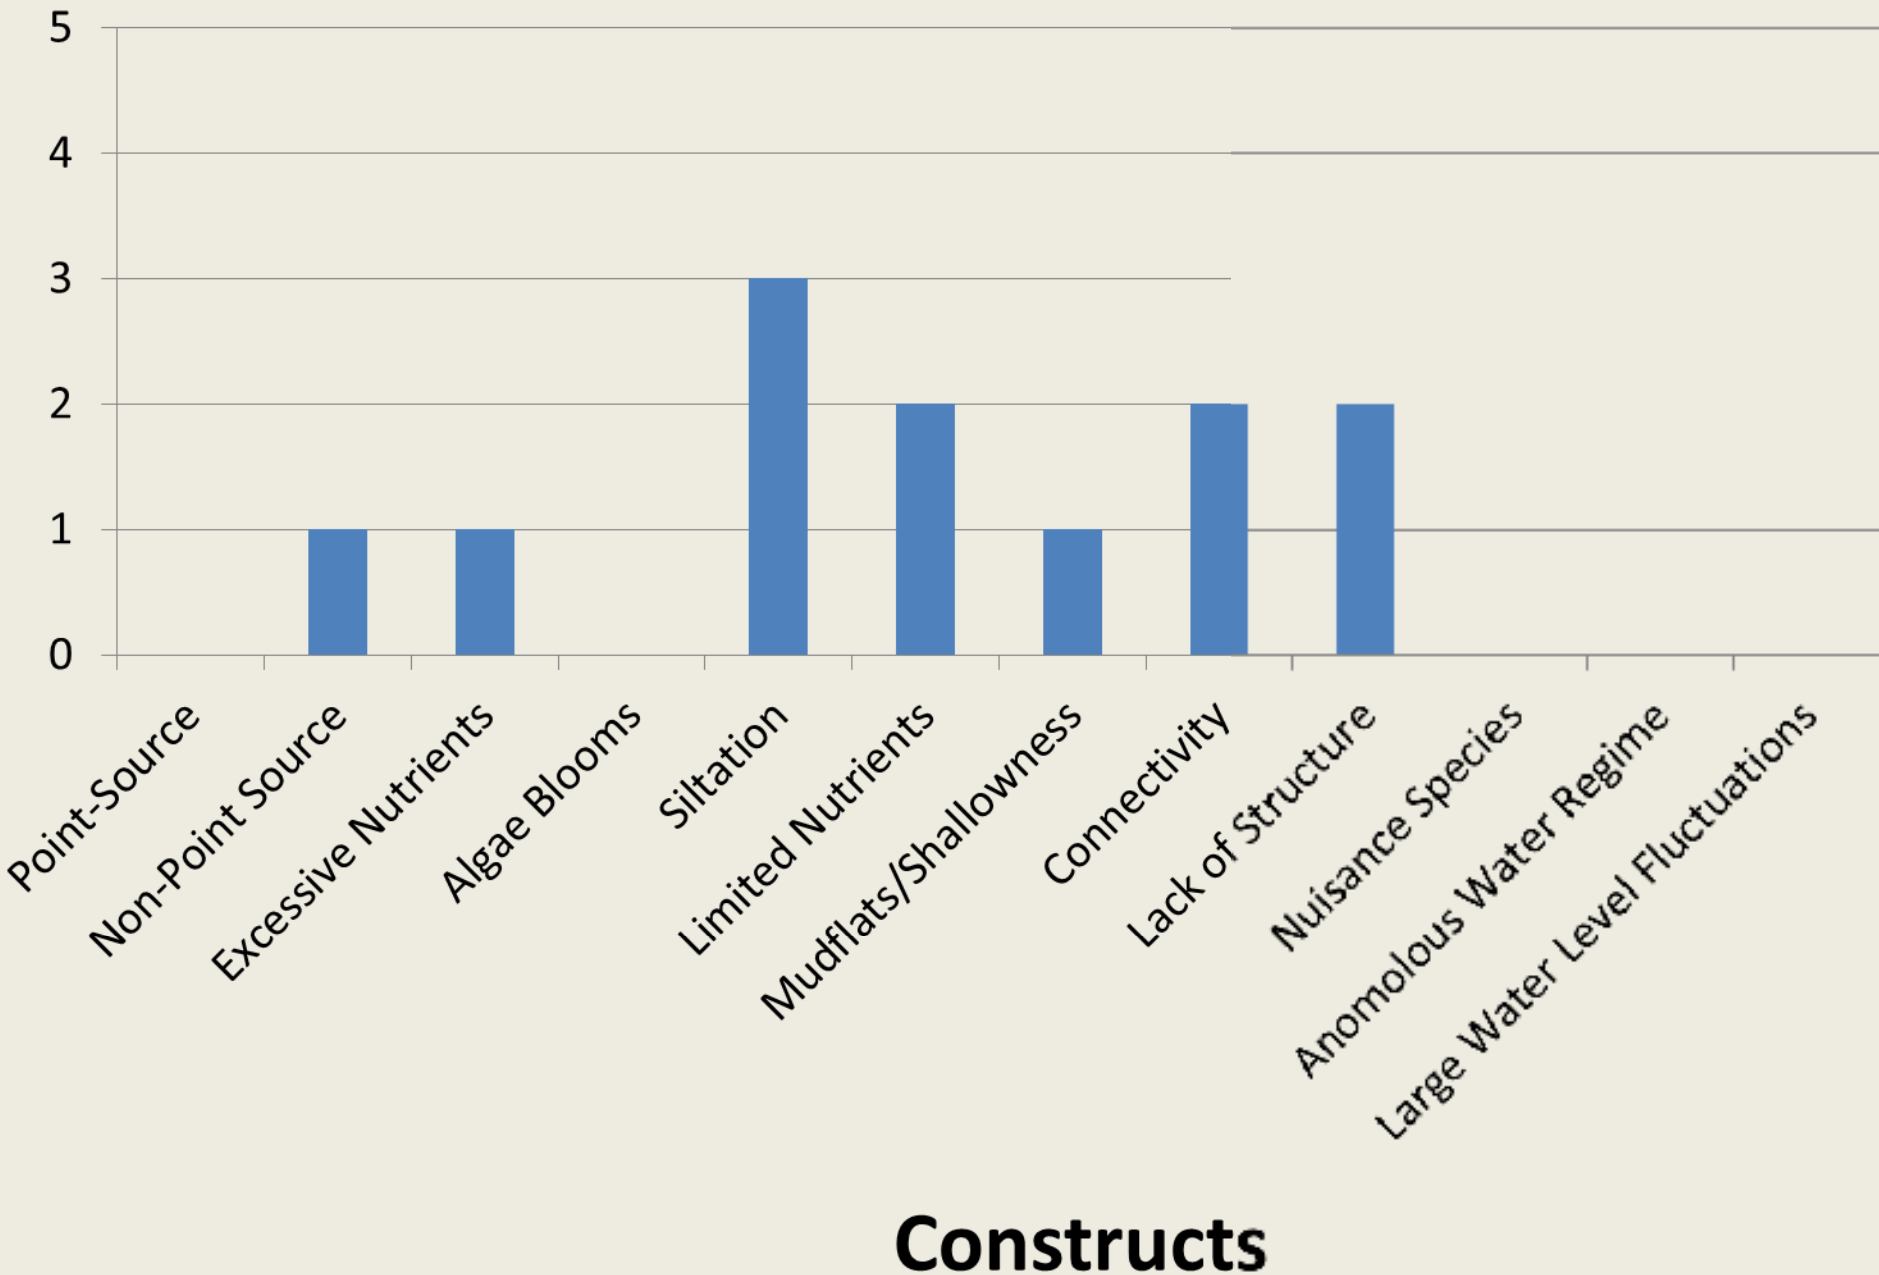

Pine Creek

Ponca City

Prague

PSO Lake

Raymond Gary

Hudson

Robert S. Kerr

Sahoma

Sardis

Bell Cow

Hackberry Flat

Wes Watkins

Dripping Springs

Elk City

Arbuckle

Fuqua

Frederick

Shawnee Twin #1

Constructs

Shawnee Twin #2

Shell Creek

Skiatook

Sooner

Sportsmans

Draper

Stroud

Taylor

Tenkiller