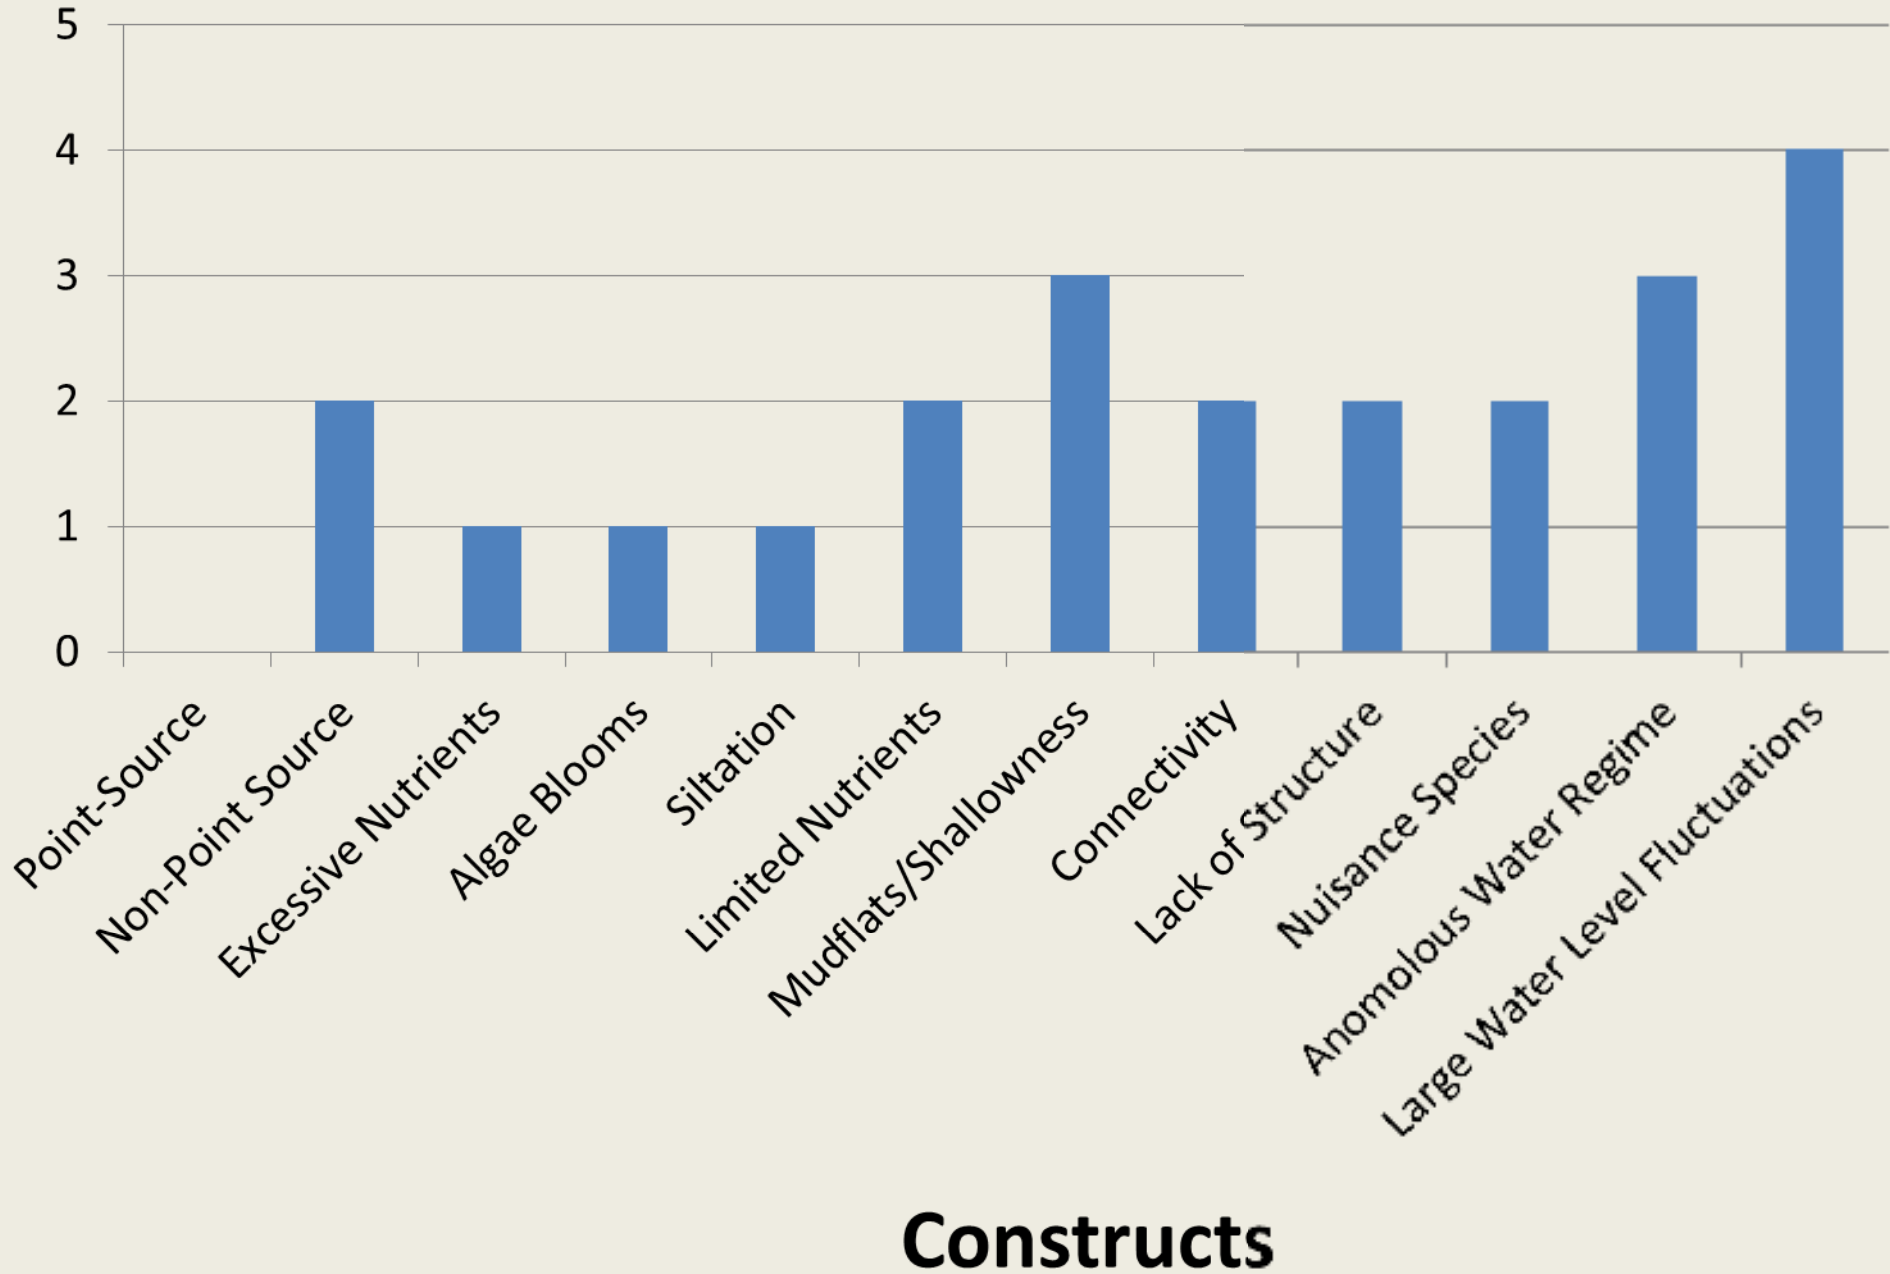

Pine Creek

Ponca City

Prague

PSO Lake

Raymond Gary

Hudson

Robert S. Kerr

Sahoma

Sardis

Bell Cow

Hackberry Flat

Wes Watkins

Dripping Springs

Elk City

Arbuckle

Fuqua

Frederick

Shawnee Twin #1

Constructs

Shawnee Twin #2

Shell Creek

Skiatook

Sooner

Sportsmans