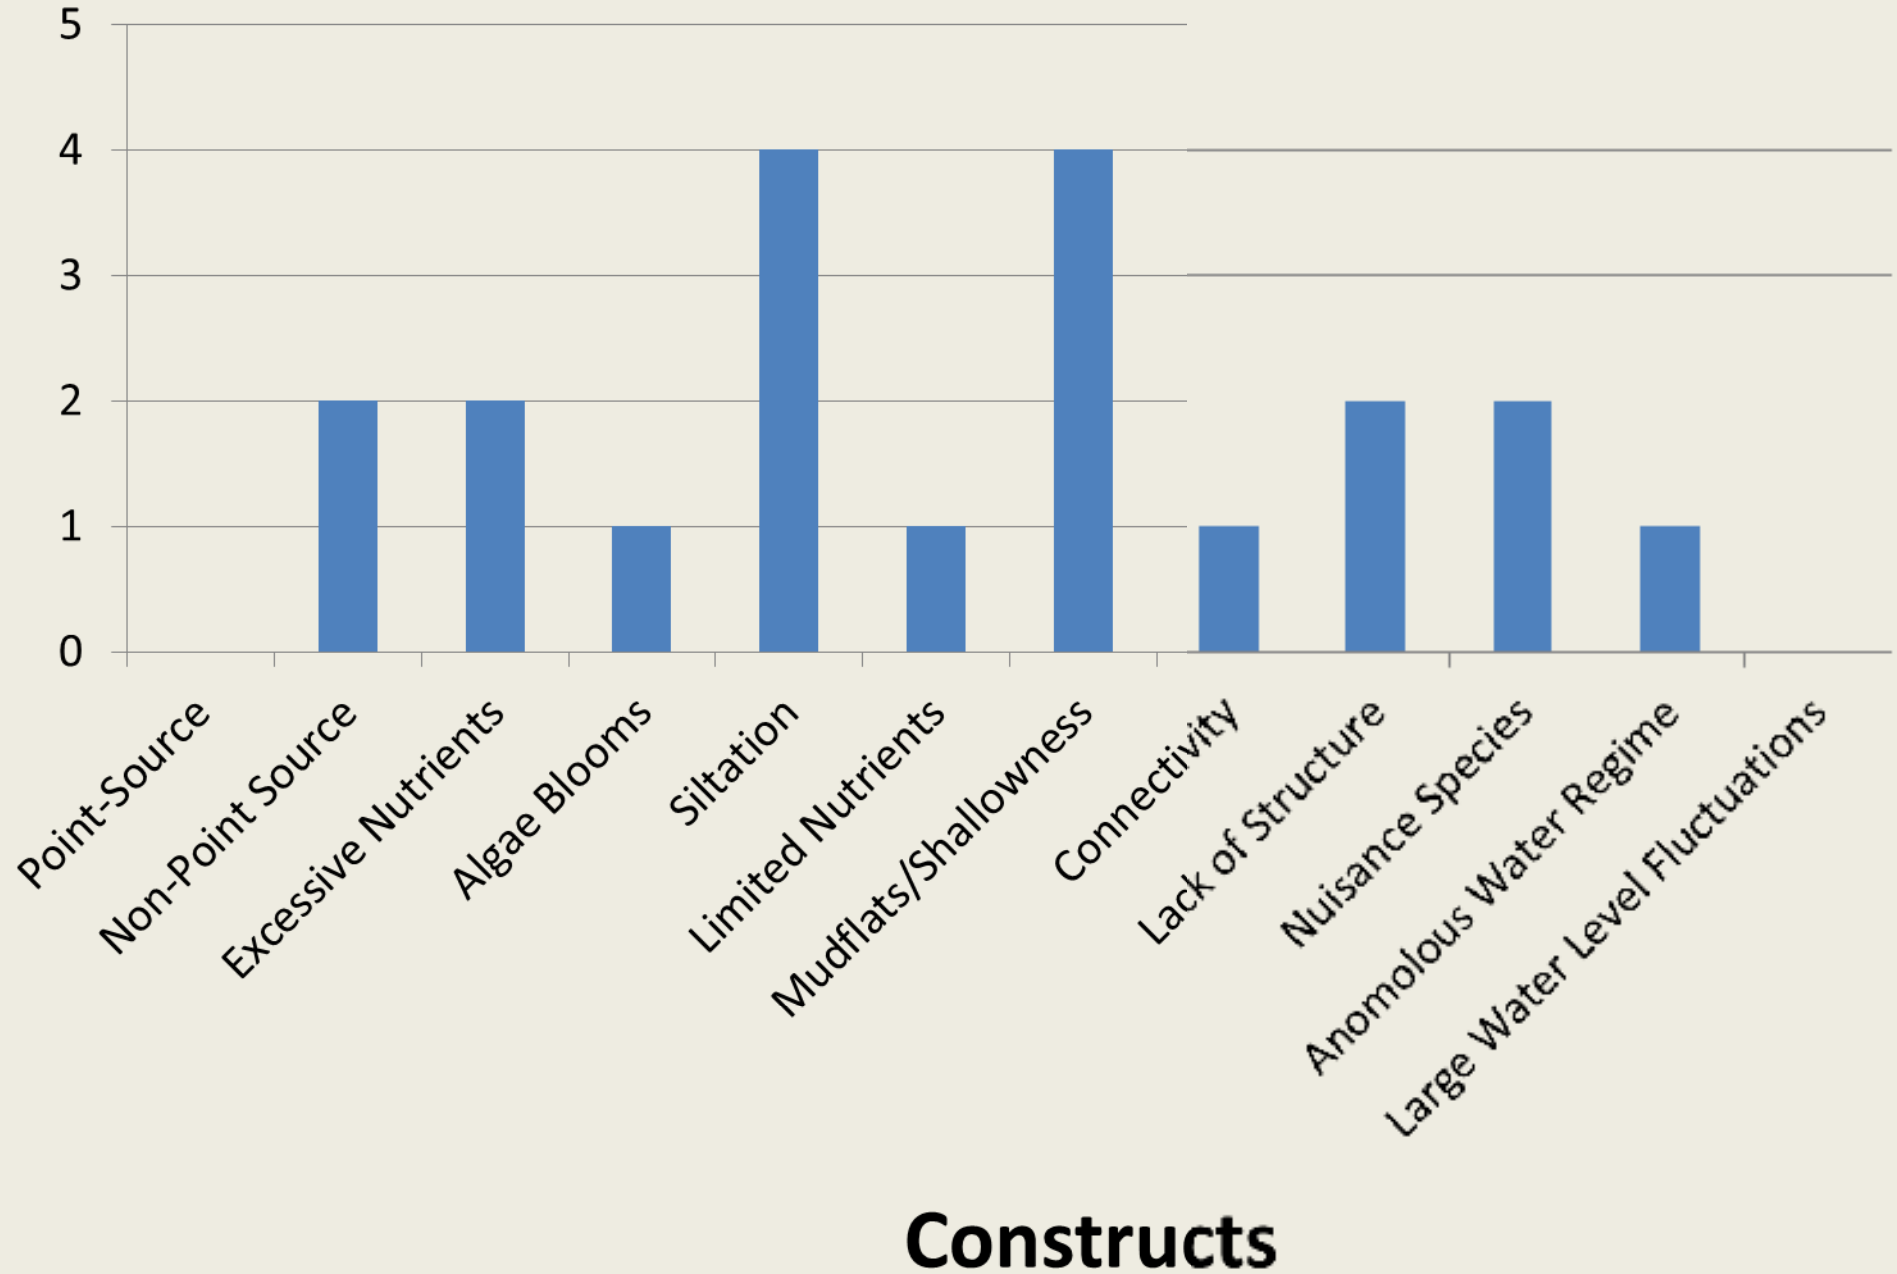

Pine Creek

Ponca City

Prague

PSO Lake

Raymond Gary

Hudson

Robert S. Kerr

Sahoma

Sardis

Bell Cow

Hackberry Flat

Wes Watkins

Dripping Springs

Elk City

Arbuckle

Fuqua

Frederick

Shawnee Twin #1

Constructs

Shawnee Twin #2

Shell Creek

Skiatook

Sooner

Sportsmans