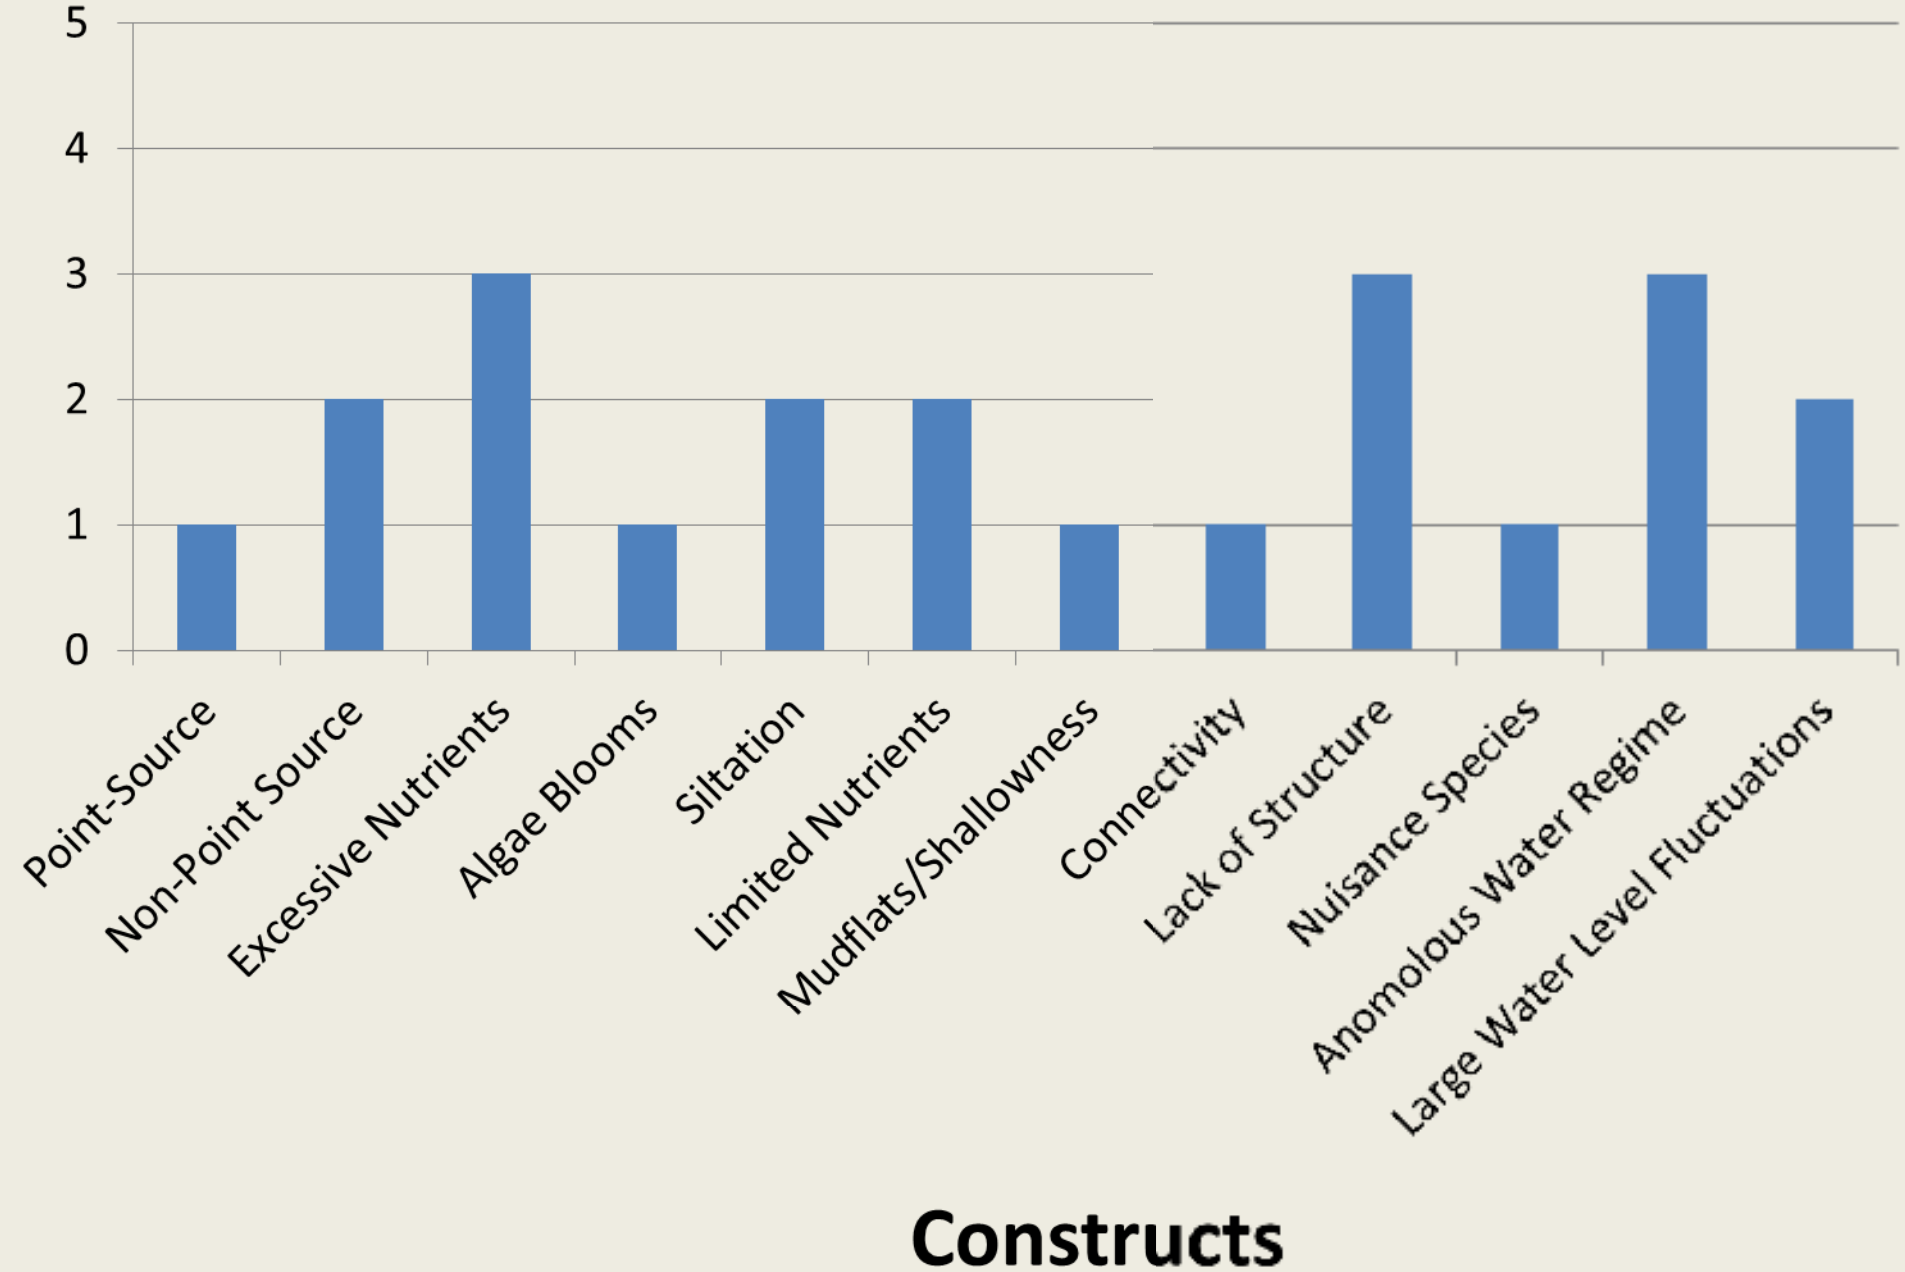

Pine Creek

Ponca City

Prague

PSO Lake

Raymond Gary

Hudson

Robert S. Kerr

Sahoma

Sardis

Bell Cow

Hackberry Flat

Wes Watkins

Dripping Springs

Elk City

Arbuckle

Fuqua

Frederick

Shawnee Twin #1

Constructs

Shawnee Twin #2

Shell Creek

Skiatook

Sooner

Sportsmans