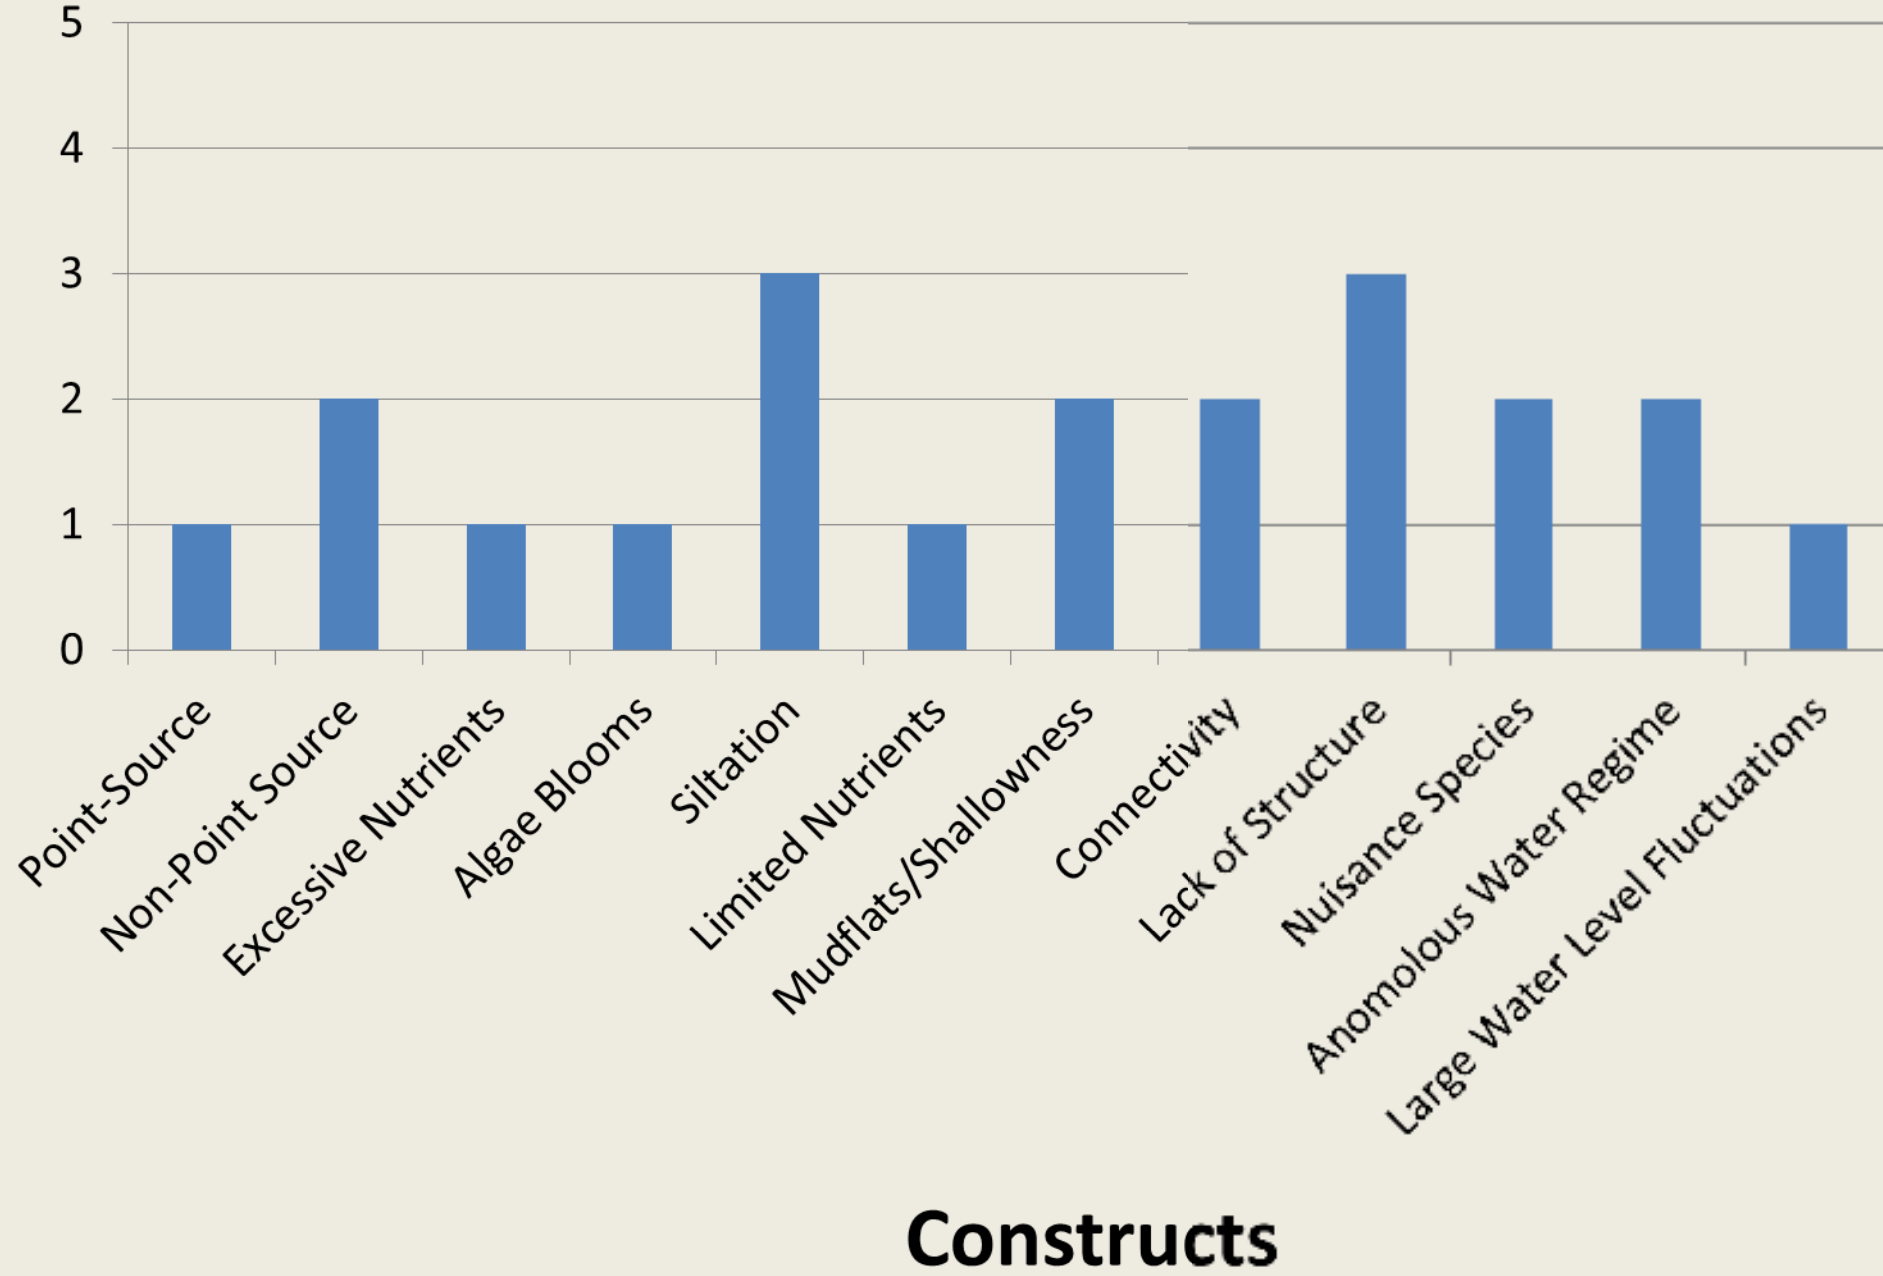

Wellington

Keith Sebelius

Bone Creek

Perry

Pomona

Winfield

Toronto

Tuttle Creek

Webster

Wyandotte

Constructs

Ft. Scott

Quivera Boy Scout Lake

Kahola

Parsons

Horsethief

Harvey County East

Council Grove

Constructs

Cedar Valley

Cheney