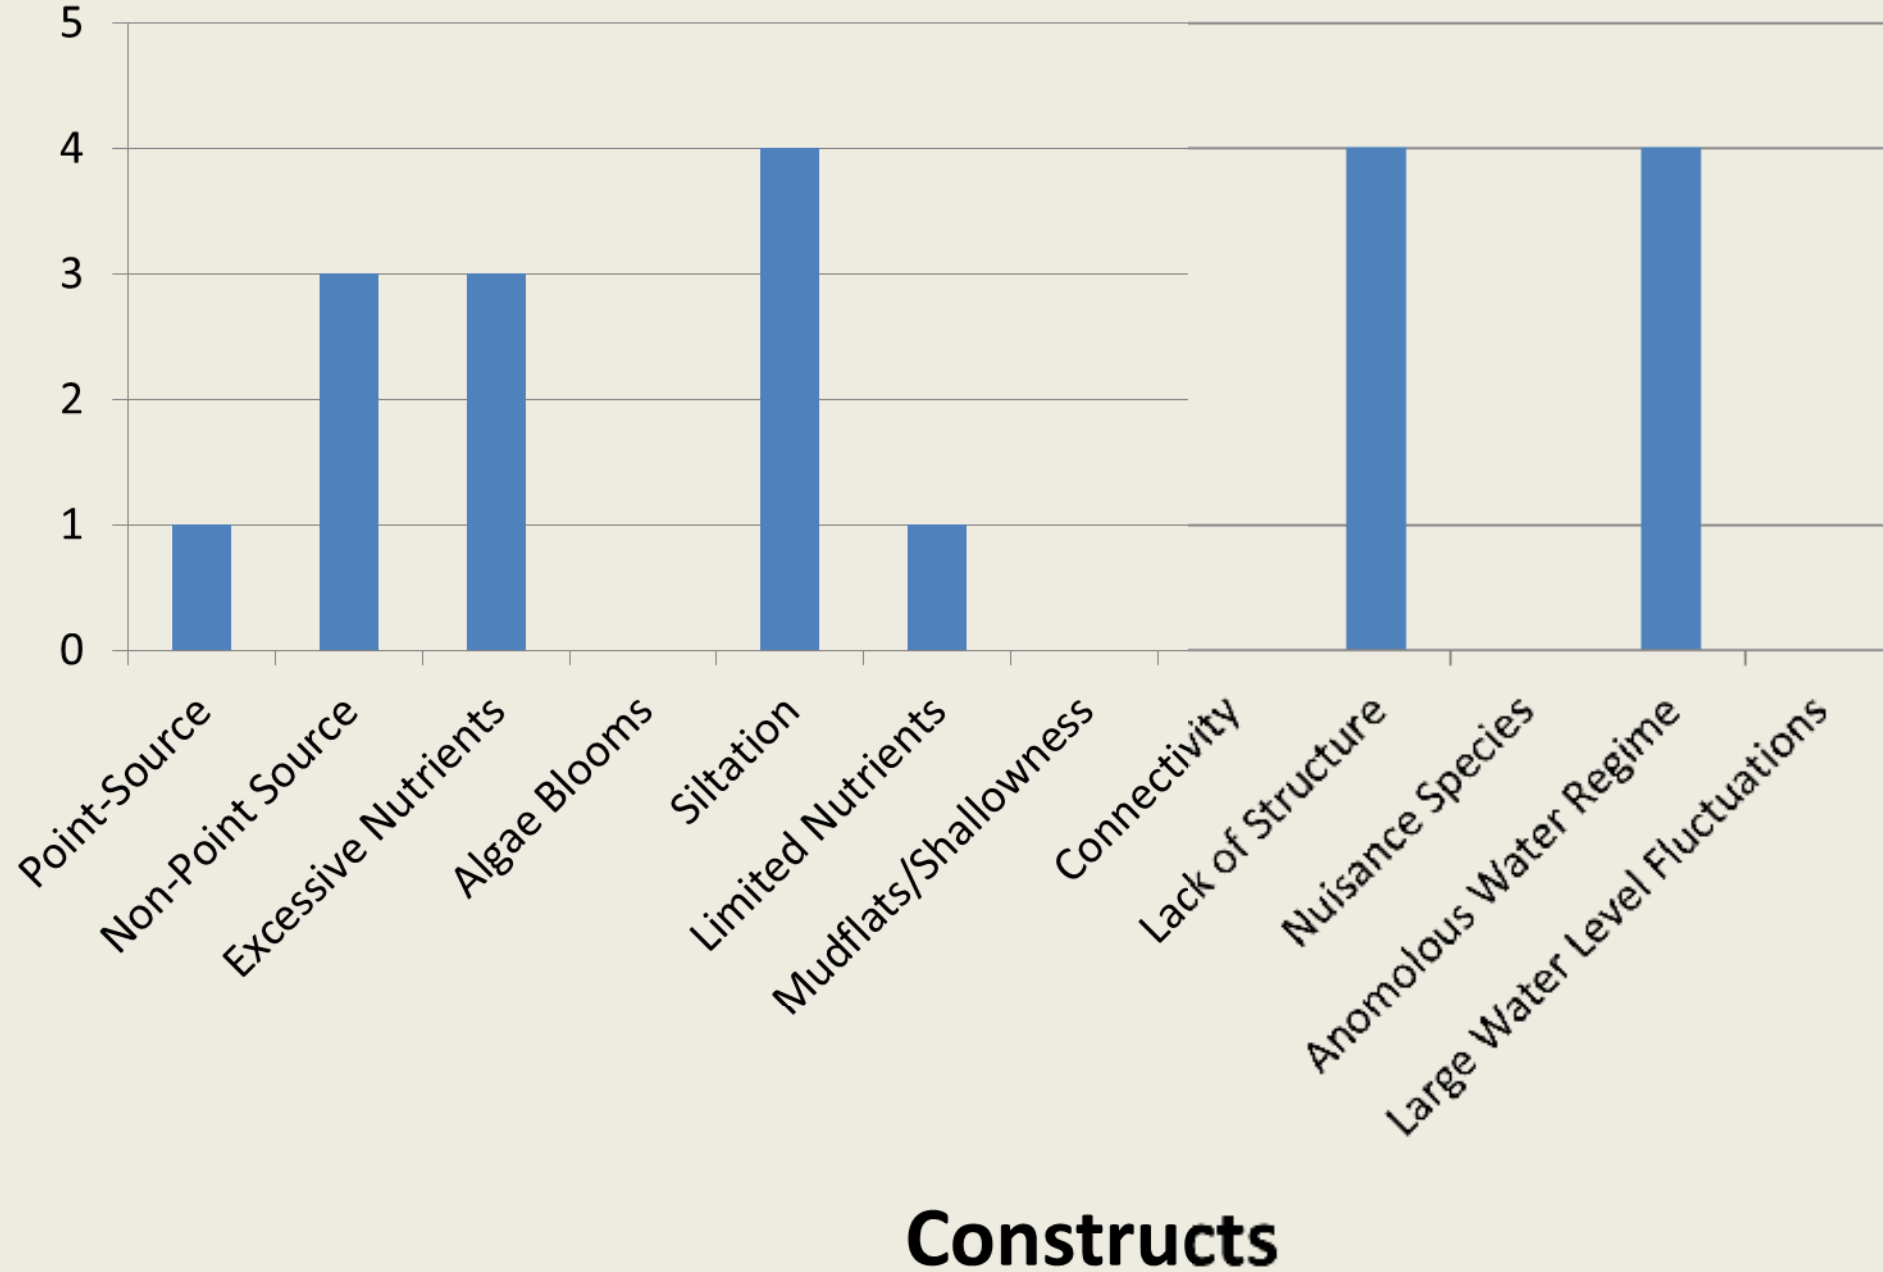

Harvey County East

Council Grove

Constructs

Cedar Valley

Cheney