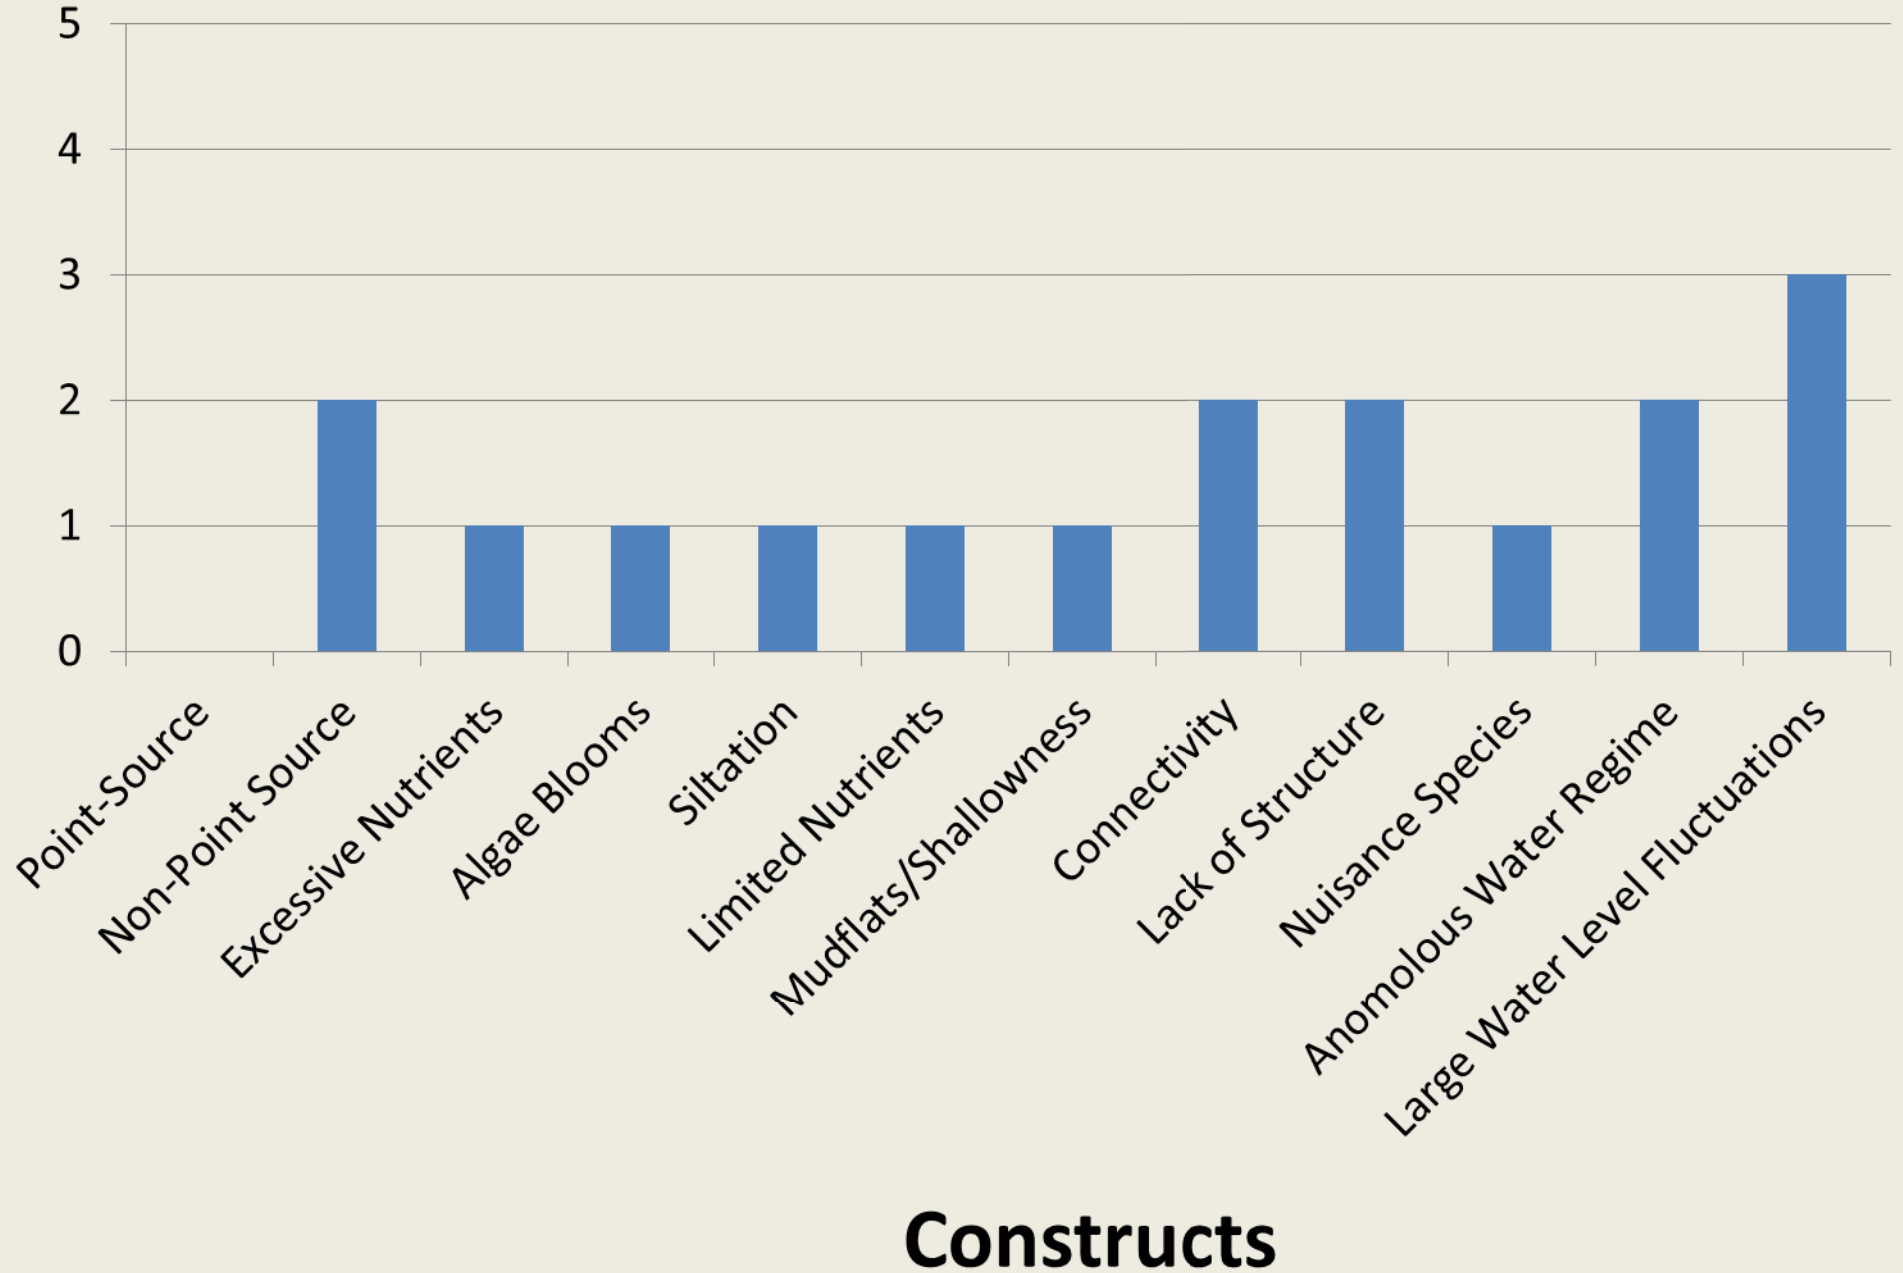

Wellington

Keith Sebelius

Bone Creek

Perry

Pomona

Winfield

Toronto

Tuttle Creek

Webster

Wyandotte

Constructs

Ft. Scott

Quivera Boy Scout Lake

Kahola

Parsons

Horsethief

Harvey County East

Council Grove

Constructs

Cedar Valley

Cheney