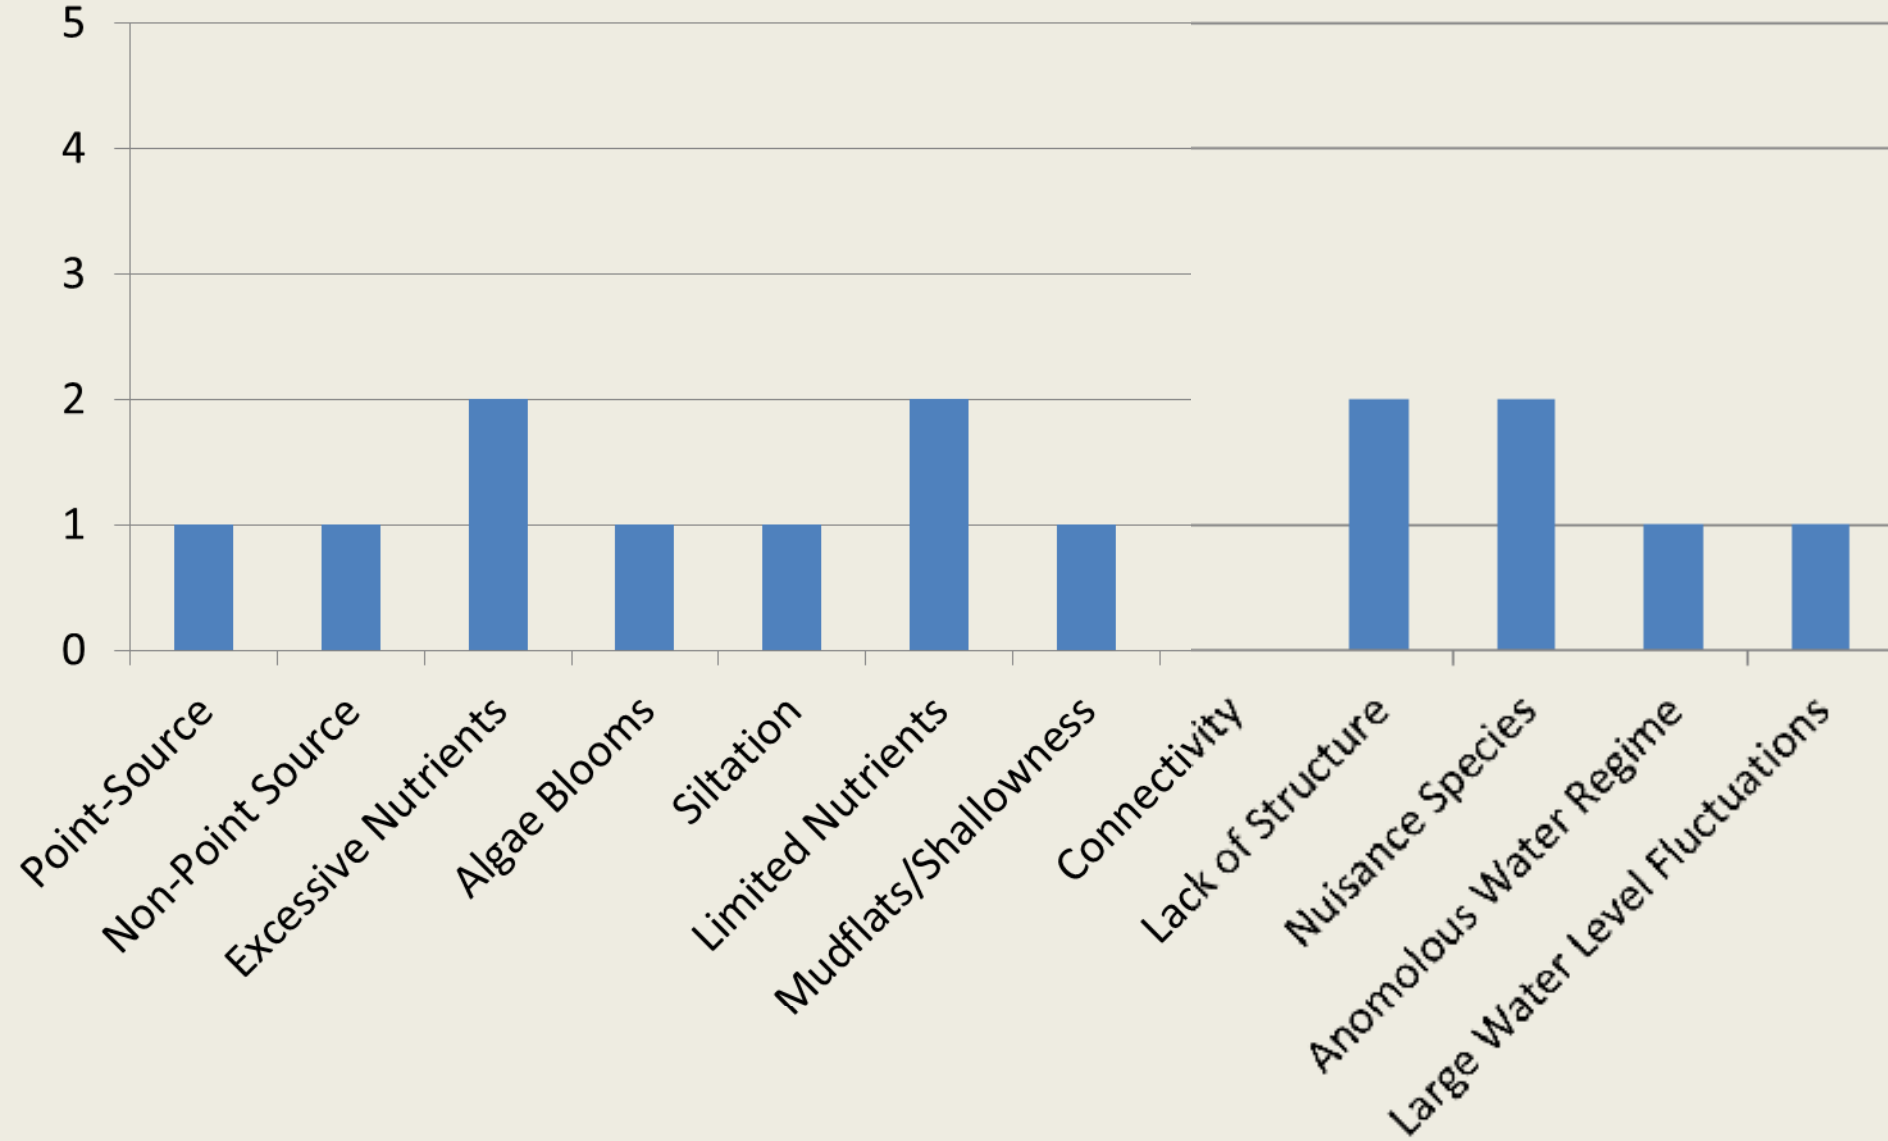

Wellington

Keith Sebelius

Bone Creek

Perry

Pomona

Winfield

Toronto

Tuttle Creek

Webster

Wyandotte

Constructs

Ft. Scott

Quivera Boy Scout Lake

Kahola

Parsons

Horsethief