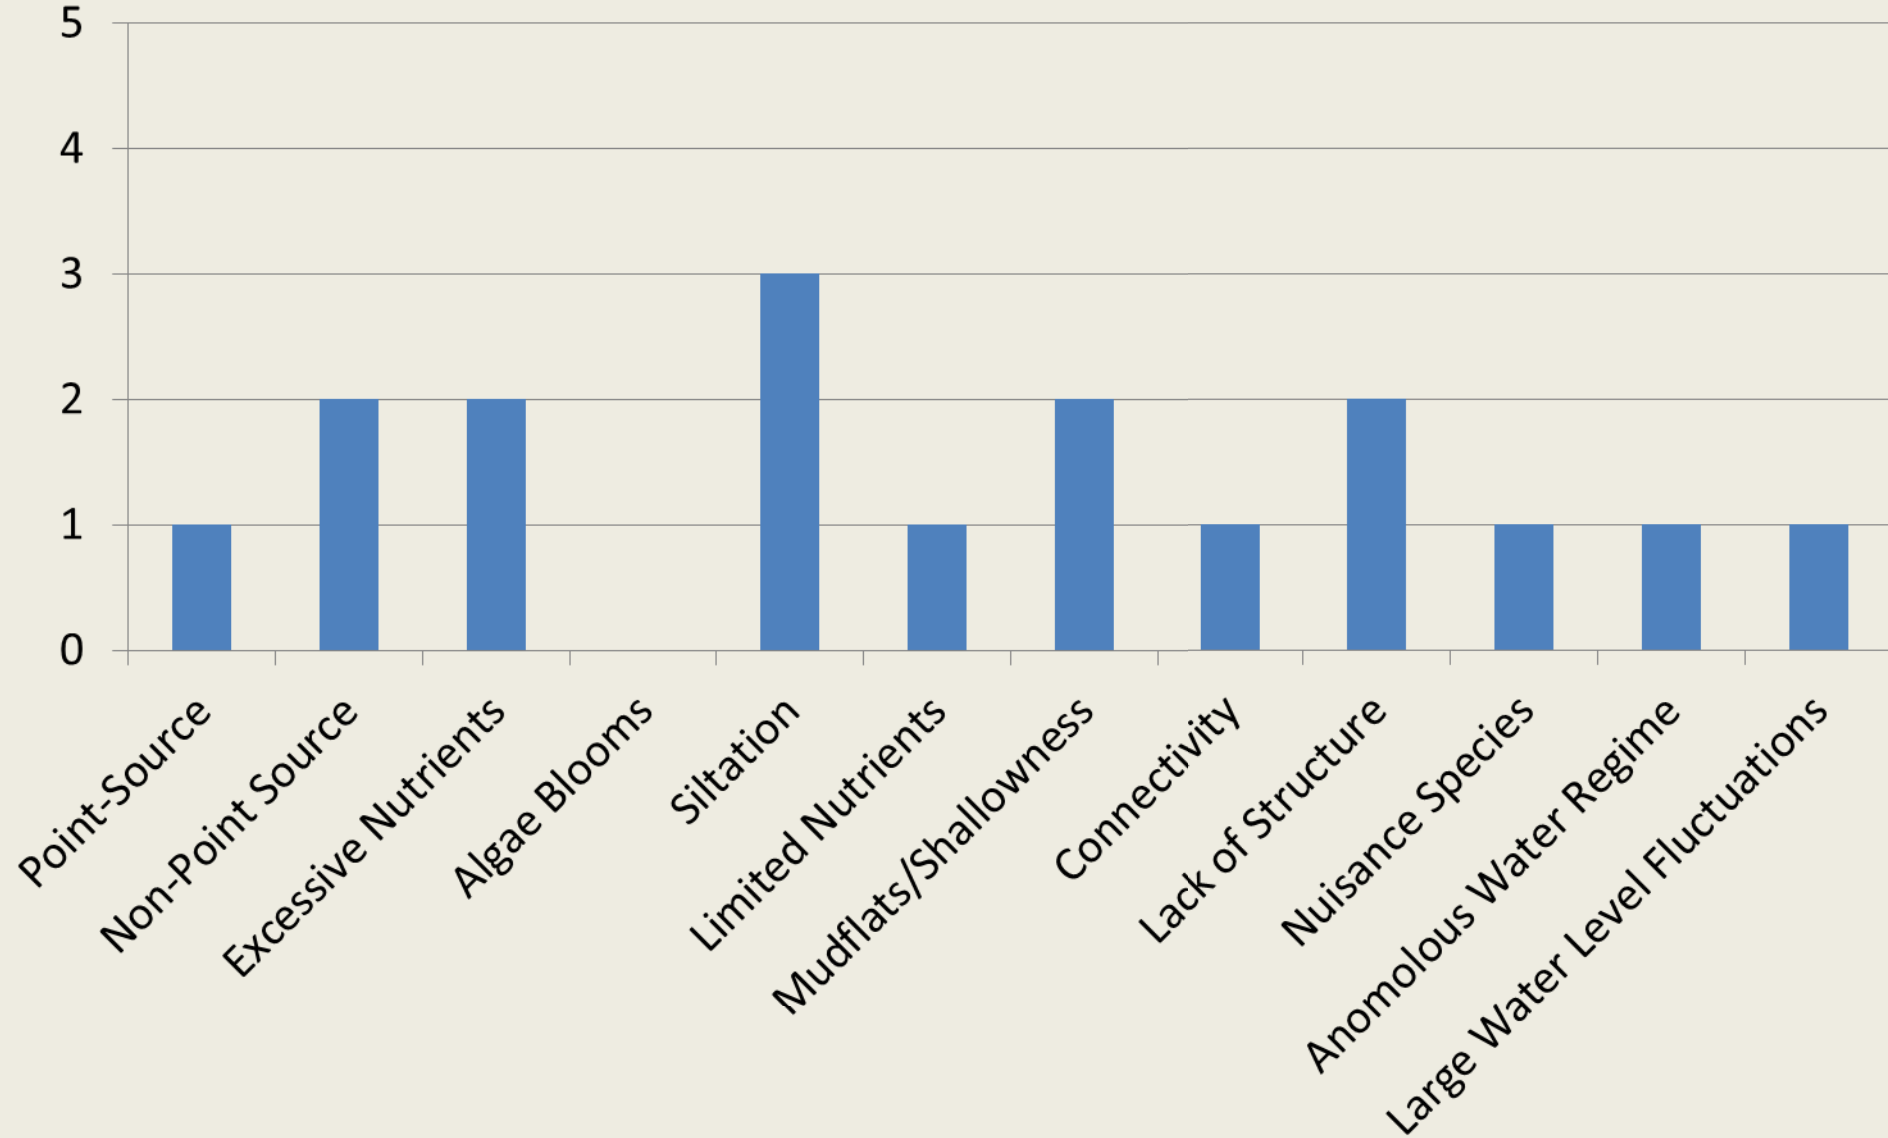

Wellington

Keith Sebelius

Bone Creek

Perry

Pomona

Winfield

Toronto

Tuttle Creek

Webster

Wyandotte

Constructs

Ft. Scott

Quivera Boy Scout Lake

Kahola

Parsons

Horsethief

Finney

Middle Creek

Constructs

Carbondale

Cedar Bluff

Eureka

Herington City

Afton

Harvey County East

Council Grove

Constructs

Cedar Valley

Cheney