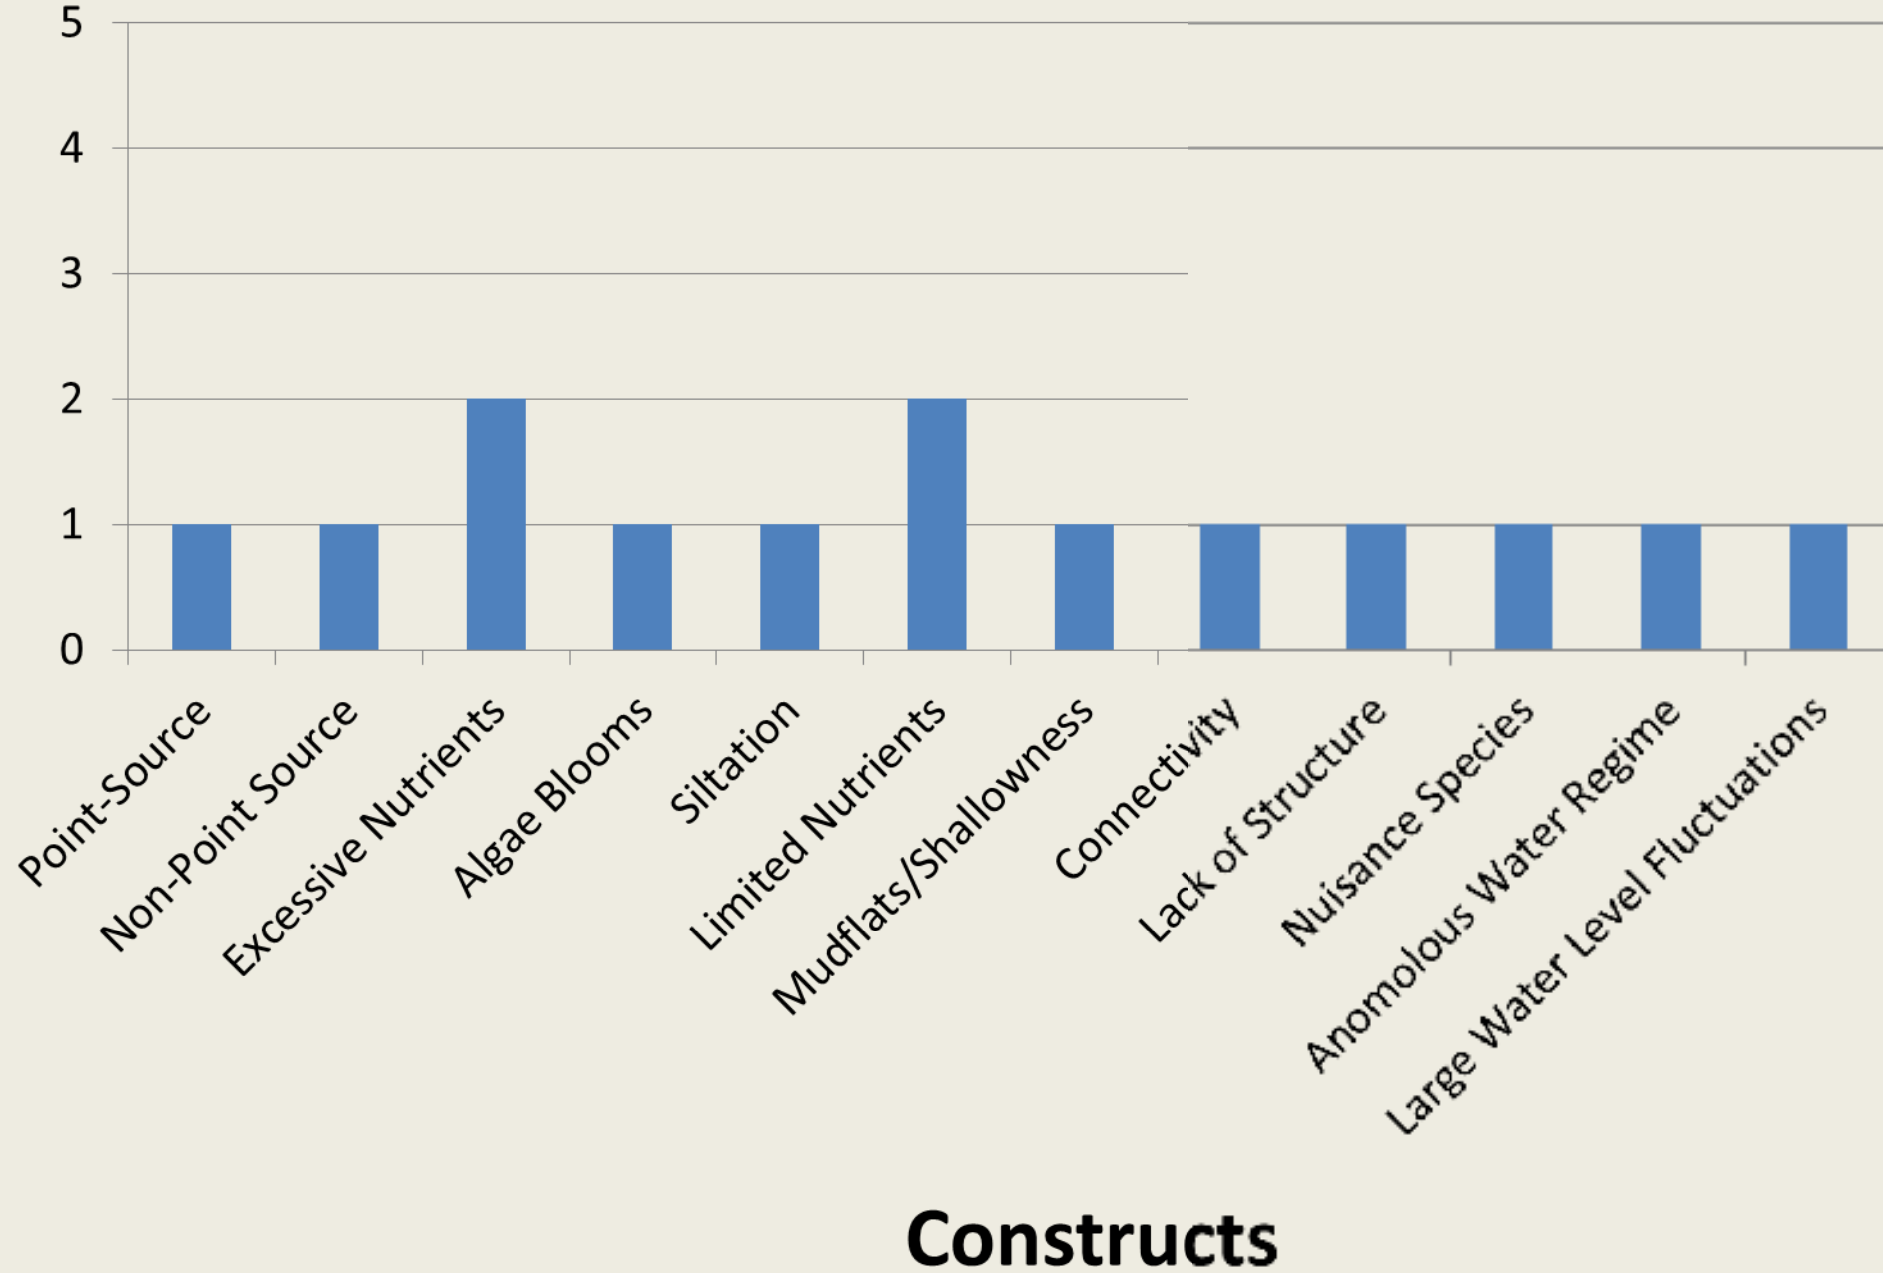

Wellington

Keith Sebelius

Bone Creek

Perry

Pomona

Winfield

Toronto

Tuttle Creek

Webster

Wyandotte

Constructs

Ft. Scott

Quivera Boy Scout Lake

Kahola

Parsons

Horsethief

Harvey County East

Council Grove

Constructs

Cedar Valley

Cheney