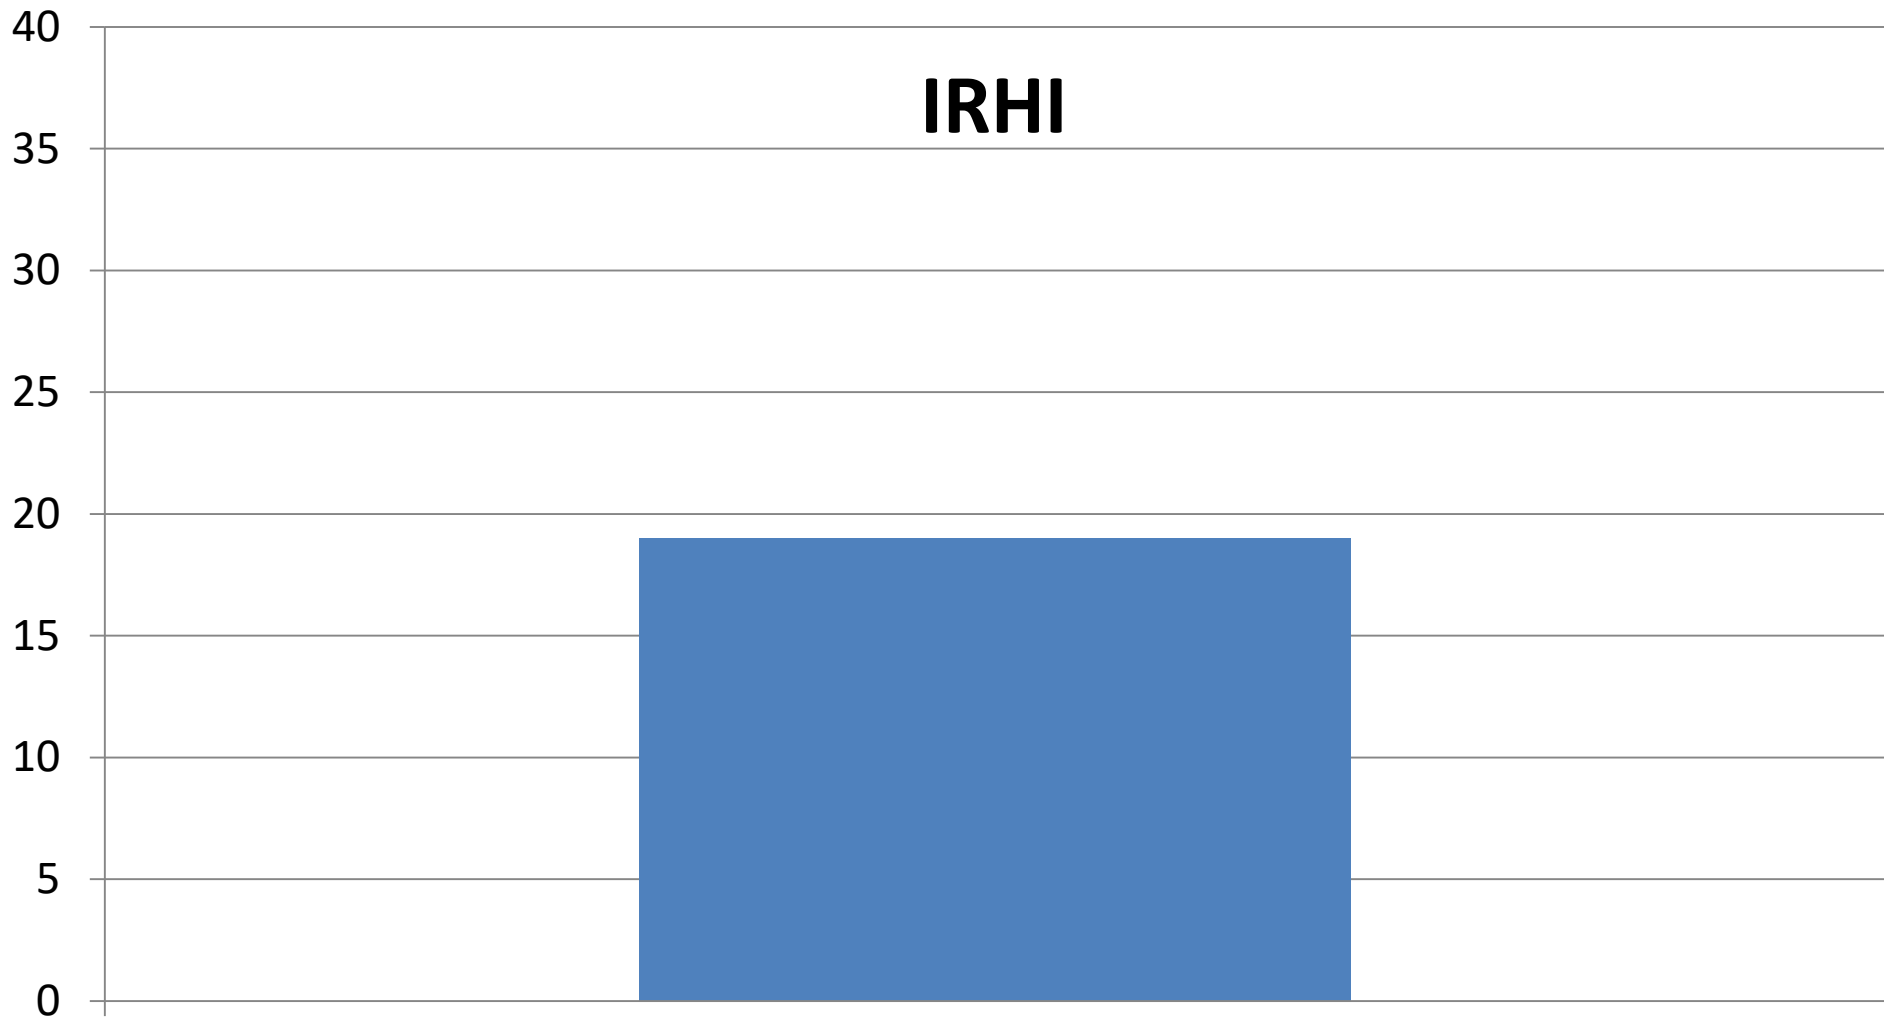

IRHI

Wateree

Reservoirs